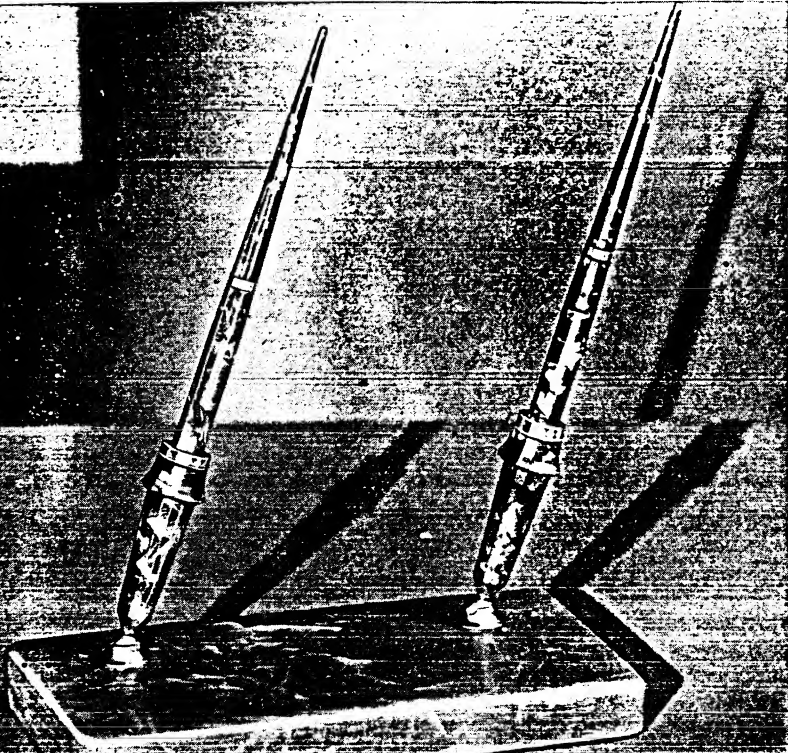

4585AX-1. (Illustrated below) Argentine Green Onyx base 4 1/2" x 8 1/2". Carries two Green and Silver Shell No. 5 Adjustable Point Pens, $25.00.
M-4585AX-1. Same model with gold frame, $30.00.
4585BG-1-50. Same size base in black vitrolite. Two black Pens, $20.00.
M-4585BG-1. Same model with gold frame, $25.00.
4585BG-1-549. Same model without frame. Two Black and Silver Shell Pens, $20.00.